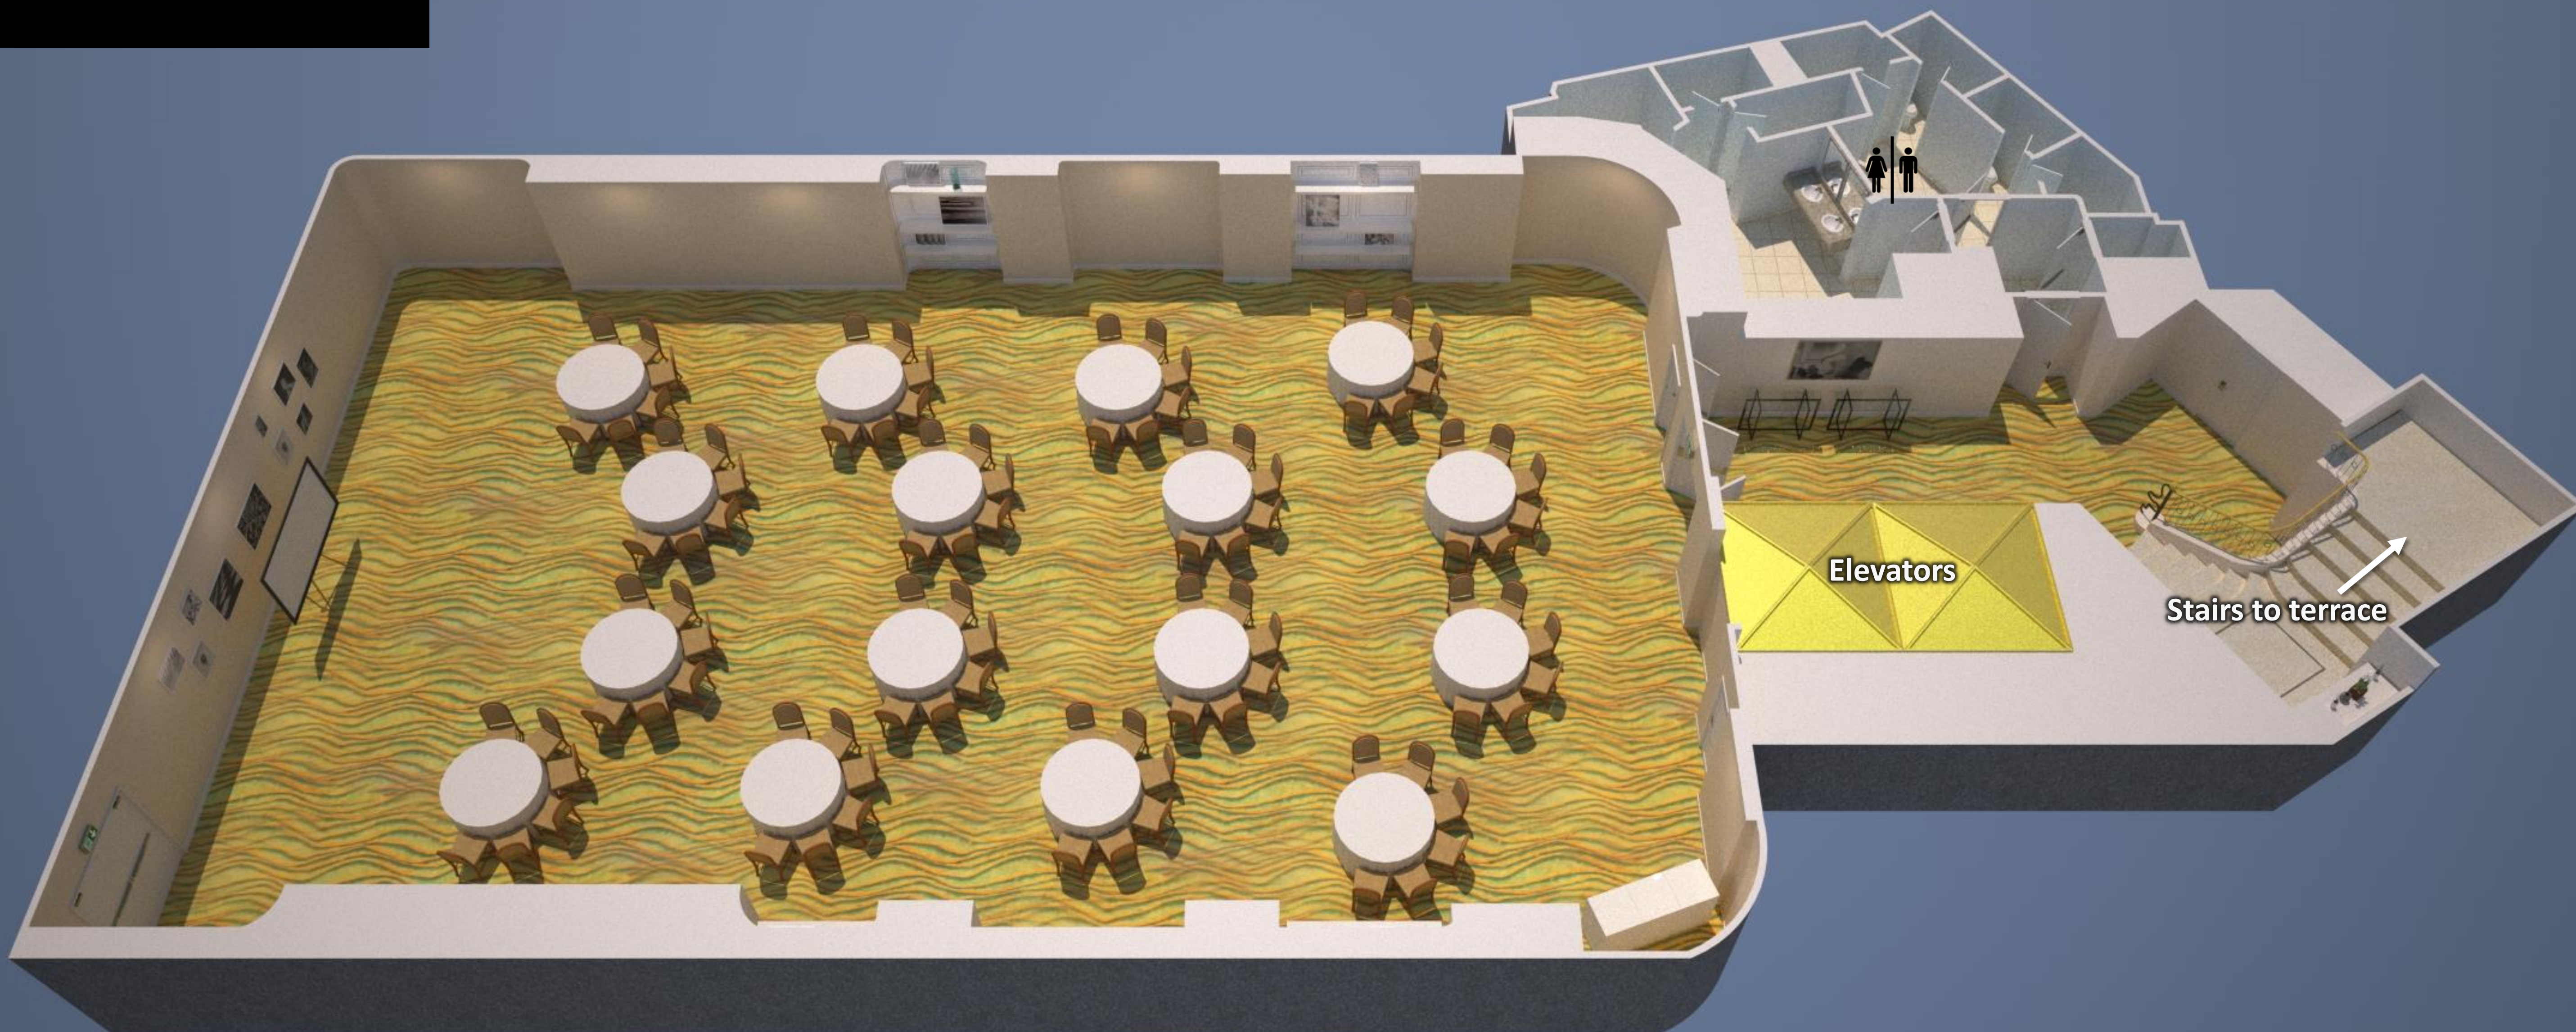

R

RENAISSANCE®

PARIS LE PARC TROCADERO HOTEL

Renaissance Paris Le Parc Trocadero Hotel

Magnolia Meeting Space Cabaret Setup (240m²)