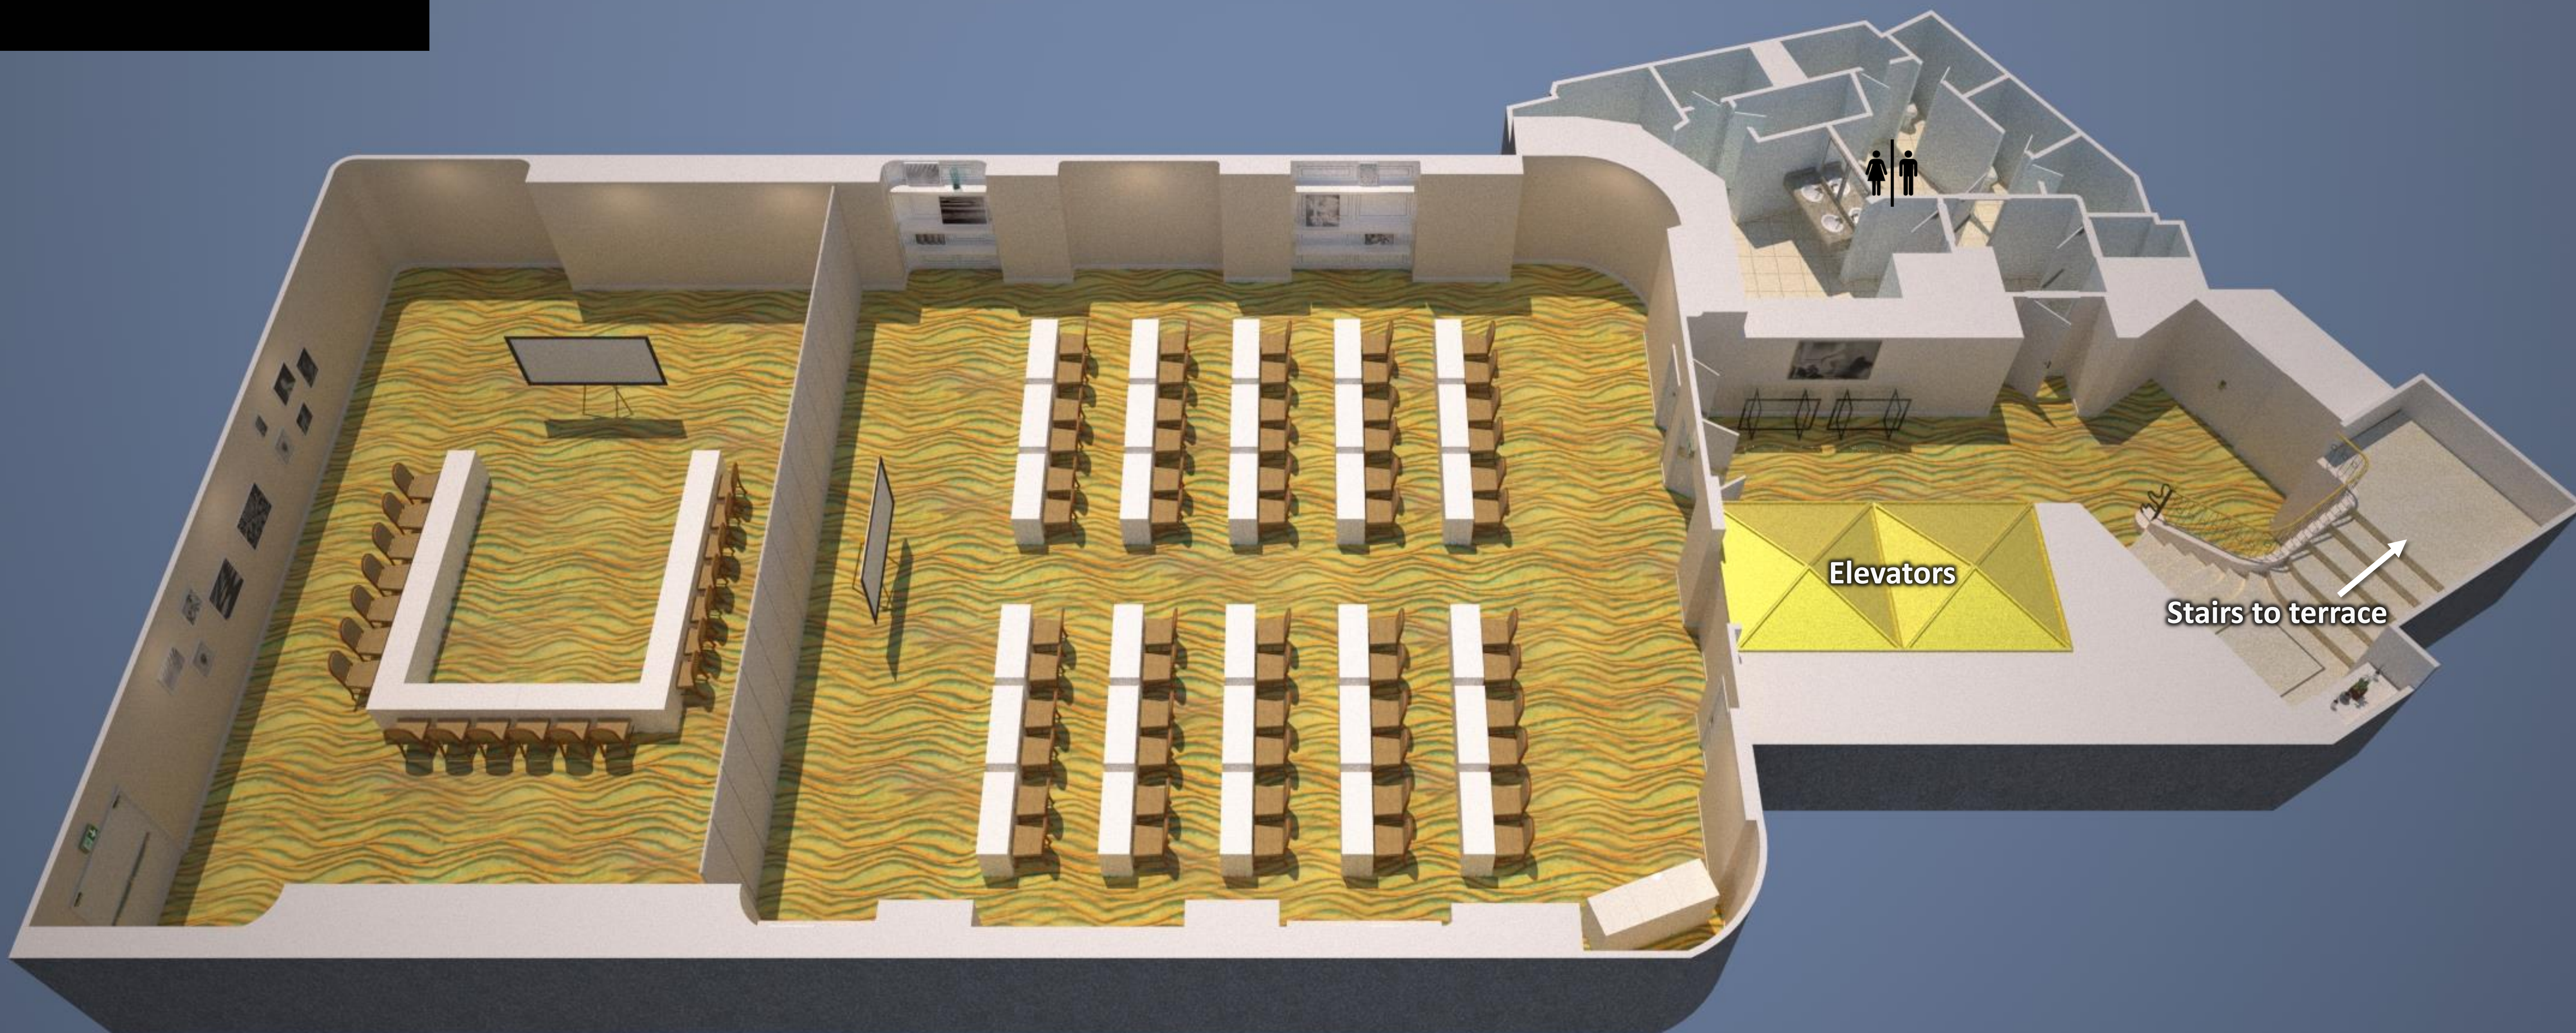

R

RENAISSANCE®

PARIS LE PARC TROCADERO HOTEL

Renaissance Paris Le Parc Trocadero Hotel

Magnolia Meeting Space U Shape and Classroom Setup (240m²)