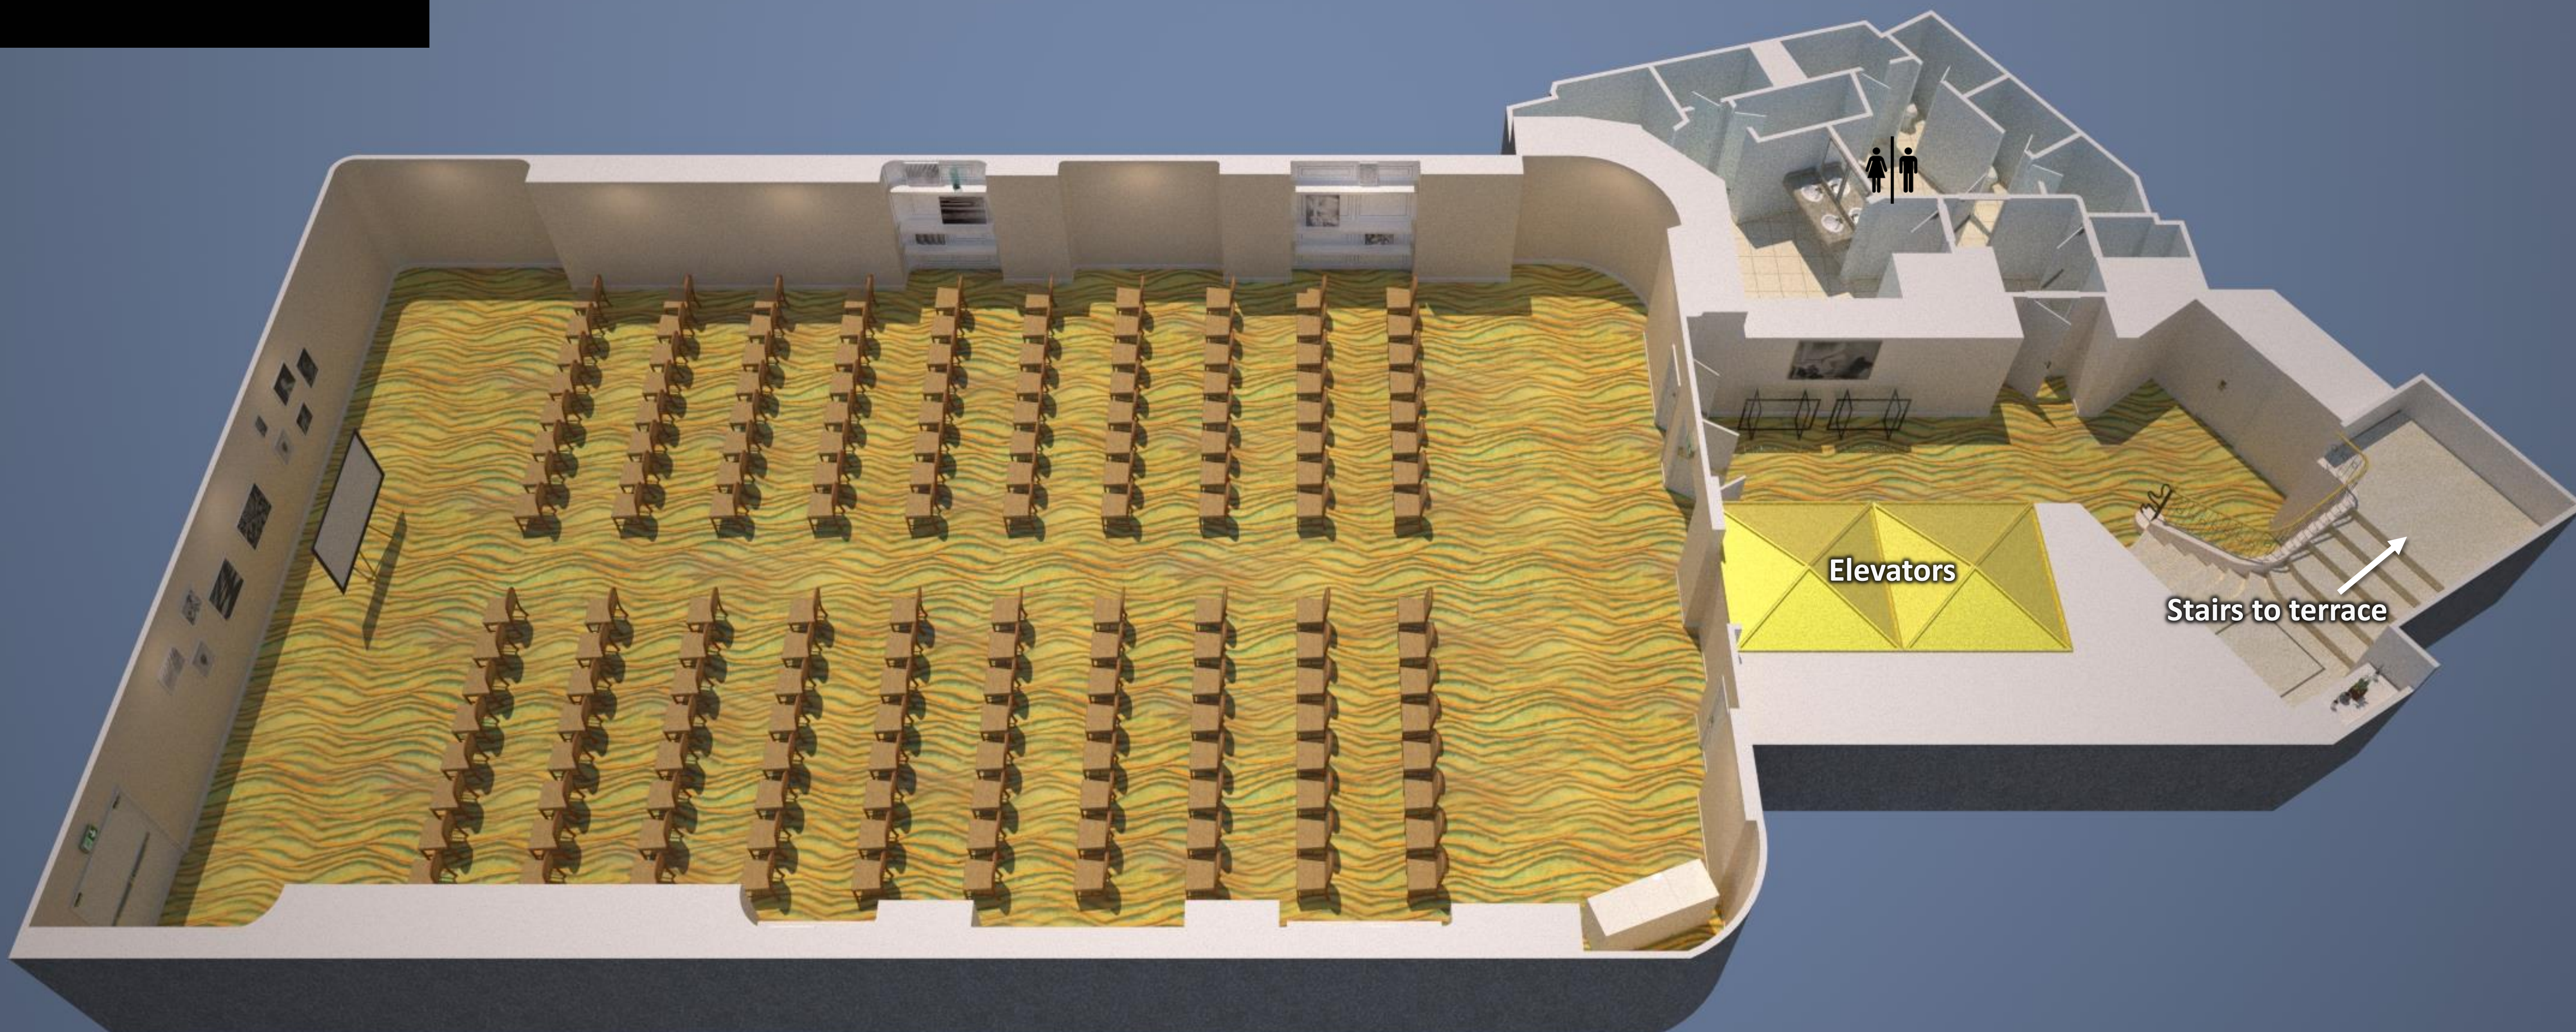

R

RENAISSANCE®

PARIS LE PARC TROCADERO HOTEL

Renaissance Paris Le Parc Trocadero Hotel

Magnolia Meeting Space Theater Setup (240m²)